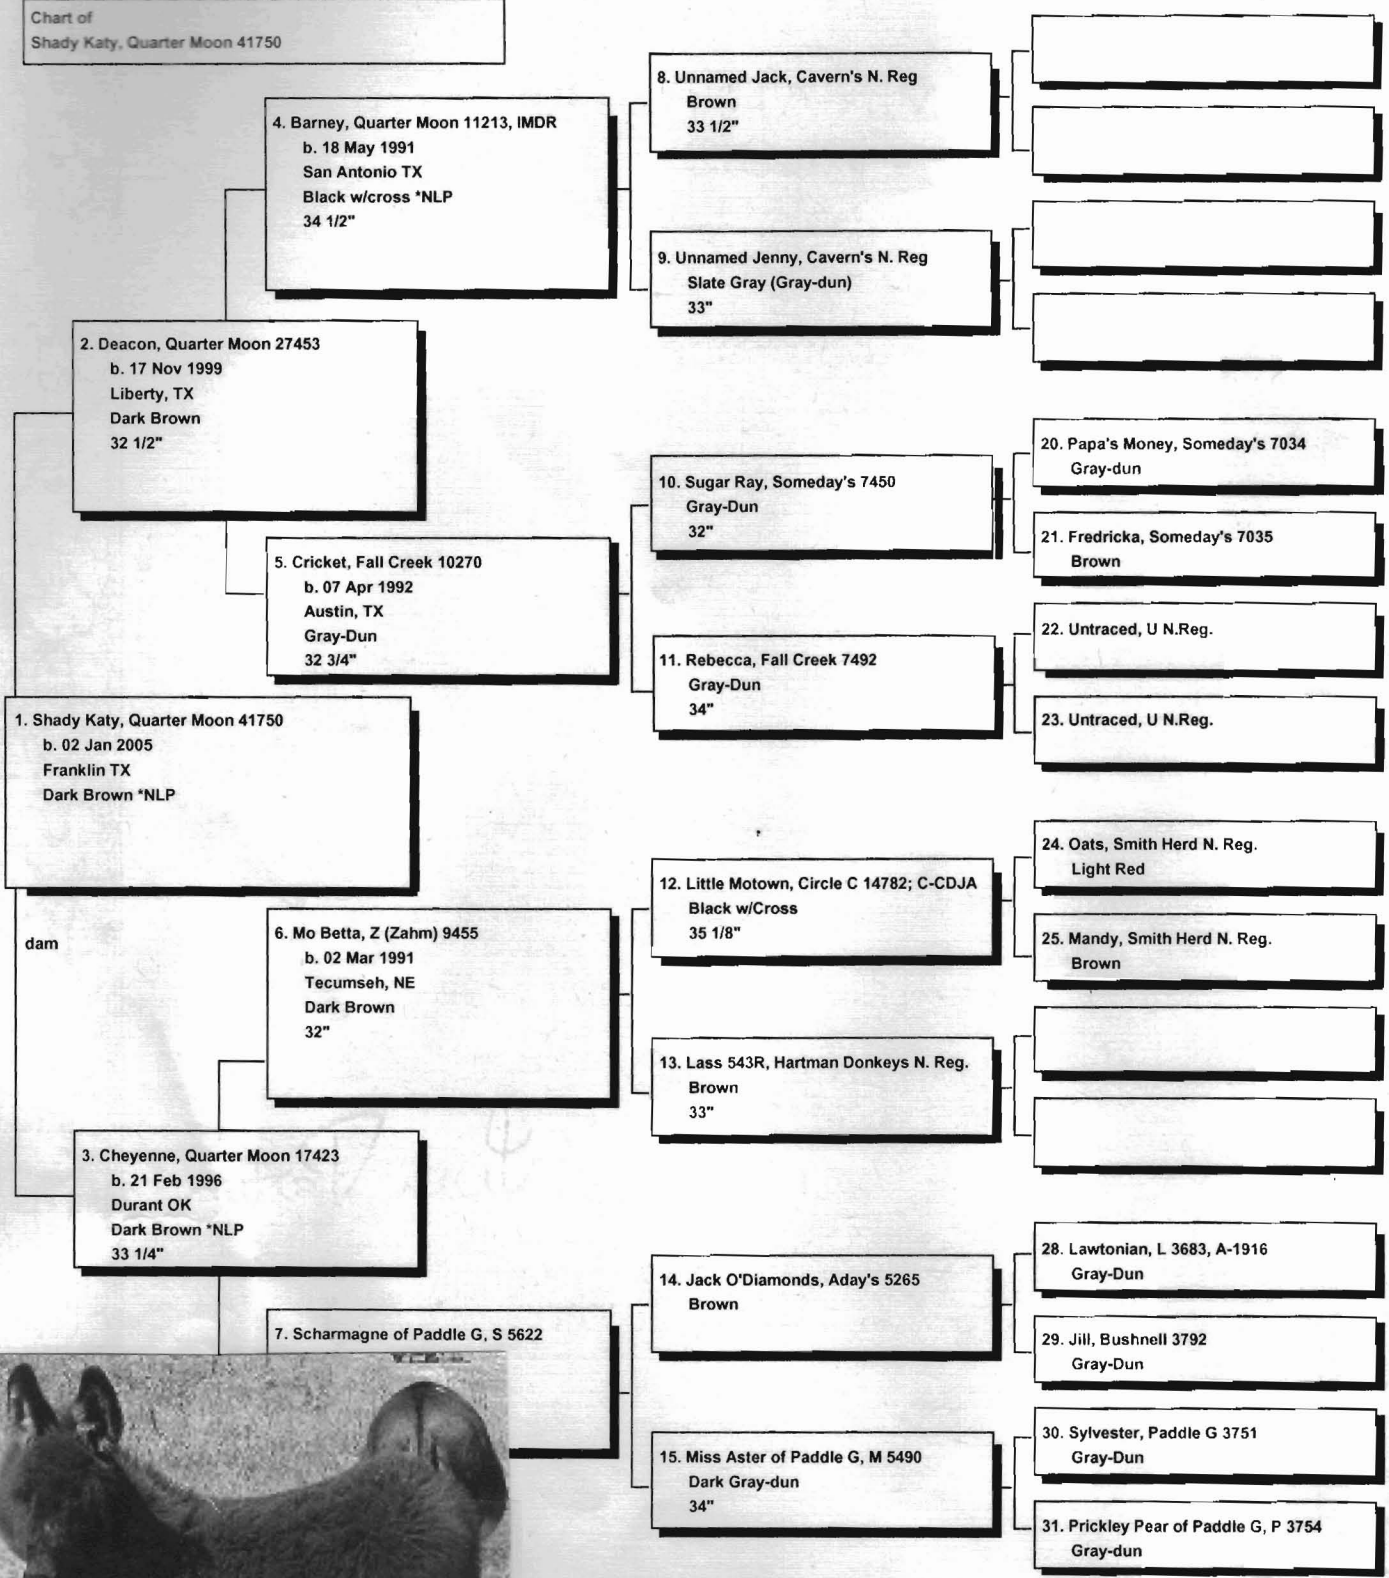

Chart of
Shady Katy, Quarter Moon 41750

The American Donkey and Mule Society
 P.O. Box 1210, Lewisville, TX 75067 (972) 219-0781
 The American Donkey and Mule Society is not responsible
 for errors in information submitted to the registry.